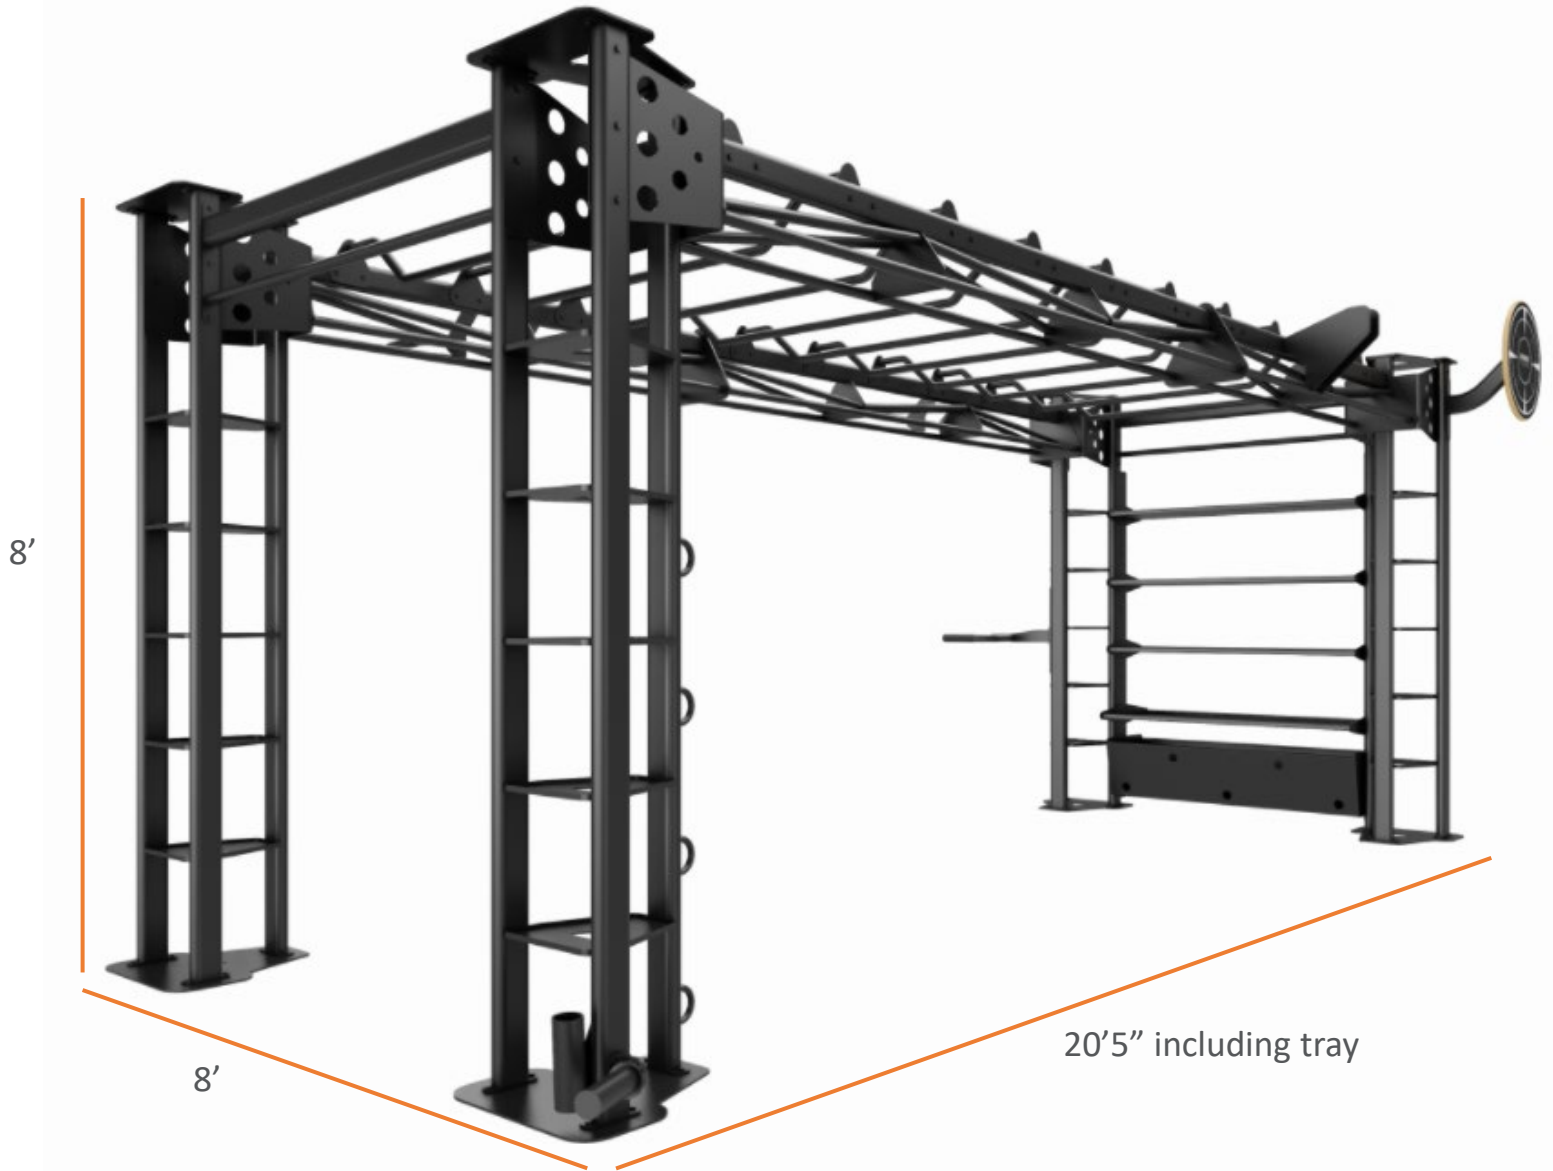

## REEBOK TRI RIG **80% OFF**

10773 Reebok Tri Rig ~~\$8,259.50~~ **\$1,000**

## Included Features:

- Bar Storage
- Loop Assembly
- Studio Target Board
- Storage Bin
- Large Storage Tray
- Small Storage Tray
- Boxing Bag Bracket
- Dip Attachment
- Functional Landmine
- Integrated Ladder
- Corner Shelving Pillars
- Ball Storage Rails